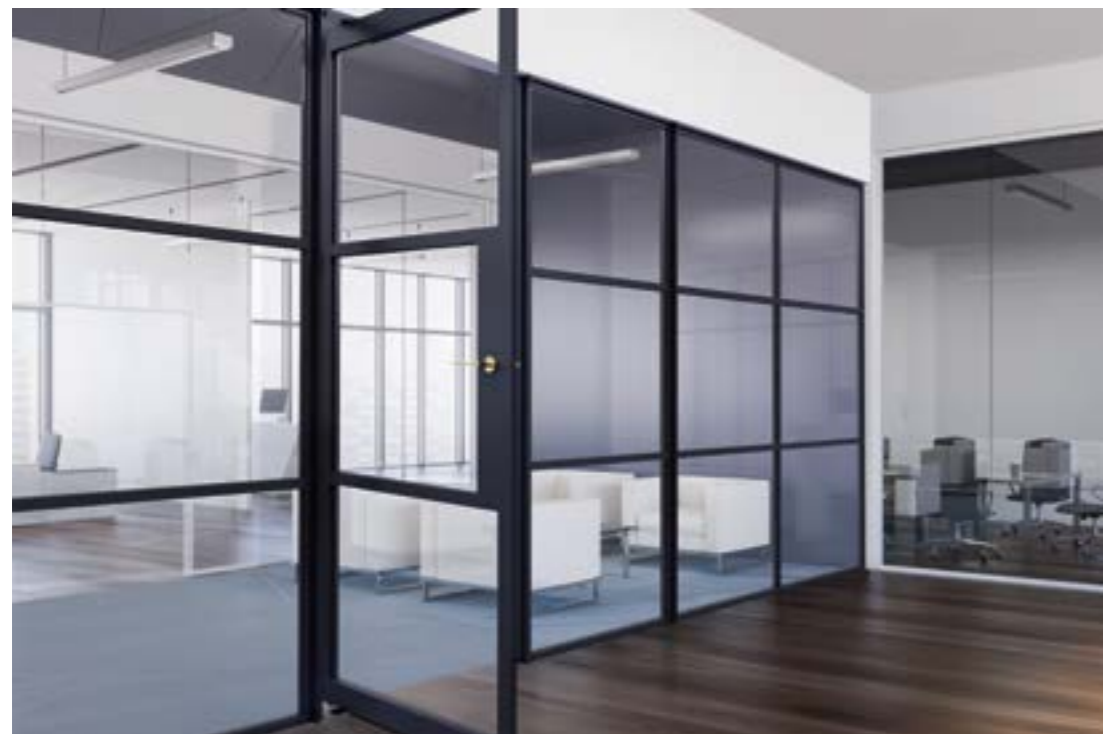

DESIGN CONFIGURATIONS