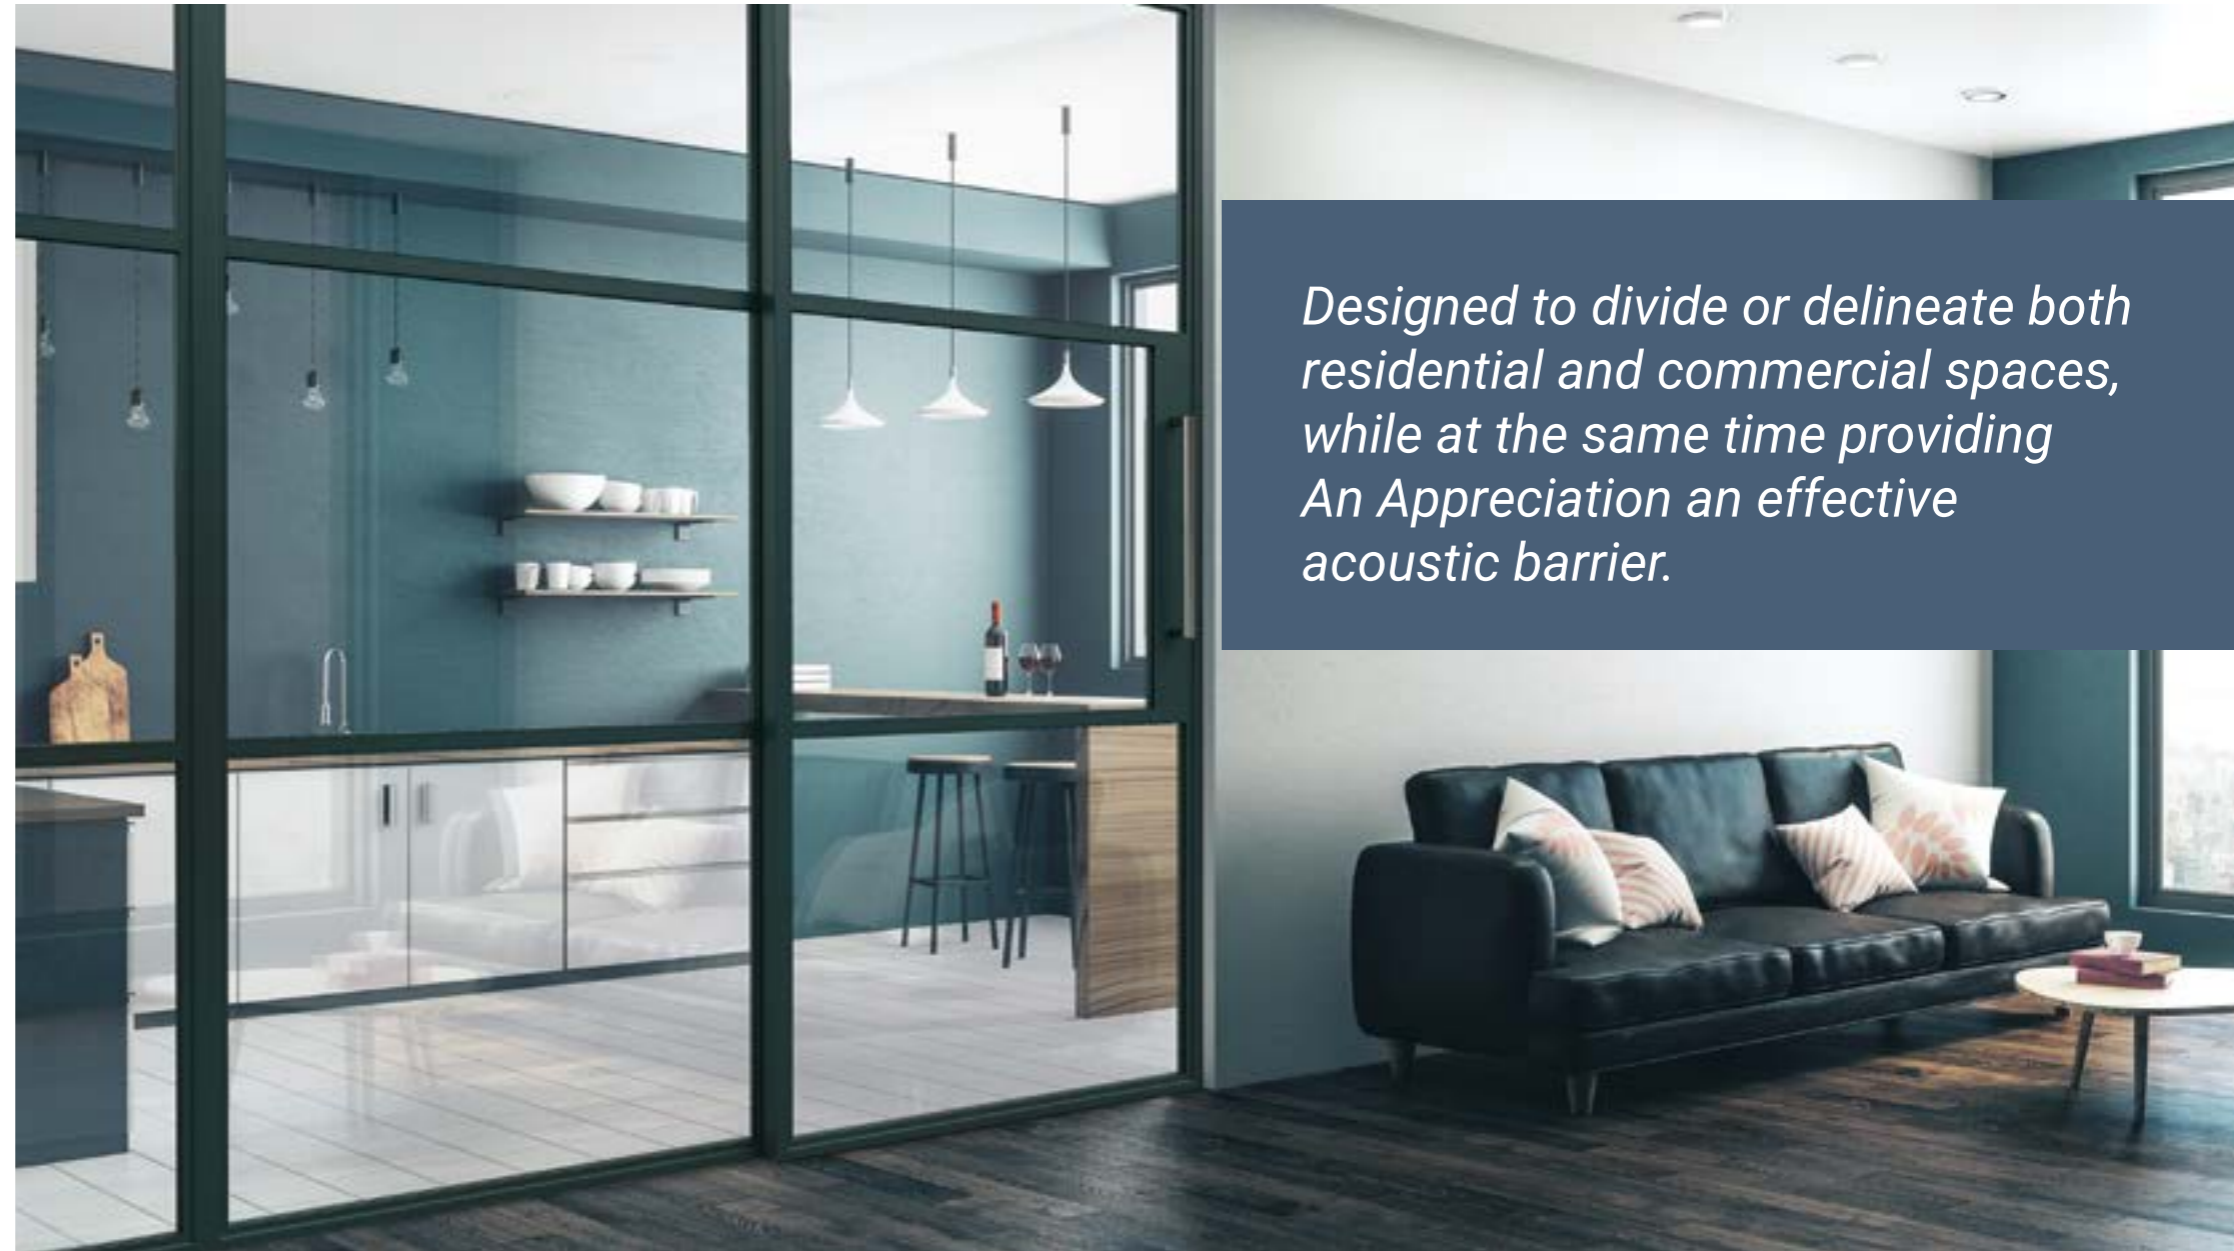

Creating light & Space

The Interna Screening System features elegant slim lines to create a light and airy interior environment.

The Interna Screen System can be designed to divide or delineate both residential and commercial spaces, while at the same time providing an effective acoustic barrier.

With a choice of hinged single and double doors, as well as pivot and sliding options to accompany the stylish fixed glazed screen, this flexible and versatile system provides almost limitless design options.

Options also extend to include visible hinges, concealed pivot or sliding mechanisms, enabling the system to be completely tailored to meet virtually any design style.

The Interna Screen System requires minimal maintenance, with the high quality design providing many years of assured, reliable and robust performance.

Designed to divide or delineate both residential and commercial spaces, while at the same time providing An Appreciation an effective acoustic barrier.